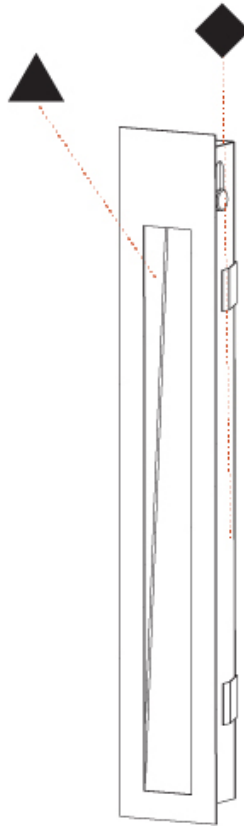

### A35698-

base number	Color	Finishes	Finishes
	Temperature	(Diamond)	(Triangle)

- To build a product code in our configurator select the specify button on the base model # product page
- To build a manual product code on this datasheet choose from the options listed below in blue font and add the suffix to the base model #

#### PHYSICAL

Shape: Rectangle
Width (mm): 40
Width (in): 1 9/16
Height (mm): 150
Depth (mm): 26
Height (in): 5 7/8
Depth (in): 1
Ceiling Thickness (mm): 10 / 12 / 15
Ceiling Thickness (in): 3/8 or 1/2 or 9/16
Min. Recessing Depth (mm): 30
Min. Recessing Depth (in): 1 3/16
Light Distribution: Asymmetric
Weight (kg): 0.21
Weight (lbs): 0.46
Screws: No visible screws
Fixture Finish: SSR / BKV / CWI / CRY / HAB / LAG / UFT / ITA / RUA / RUR / MIC / FTG / MYG / TWT / LOD / PUS / FRO / FUP / KIA / POP / BLS / SPG / MEY / GOH / GUM / CHC / COM / ABZ / JAG / OBR / MOS / ROR
Fixture Material: Aluminum
Cut-out Measurements: 140mm / 5 1/2" x 34mm / 1 5/16"

#### PHYSICAL

Shape: Rectangle  
 Length (mm): 250  
 Length (in): 9 <sup>13</sup>/<sub>16</sub>  
 Width (mm): 40  
 Width (in): 1 <sup>9</sup>/<sub>16</sub>  
 Height (mm): 250  
 Depth (mm): 26  
 Height (in): 9 <sup>13</sup>/<sub>16</sub>  
 Depth (in): 1  
 Ceiling Thickness (mm): 10 / 12 / 15  
 Ceiling Thickness (in): 3/8 or 1/2 or 9/16  
 Min. Recessing Depth (mm): 30  
 Min. Recessing Depth (in): 1 <sup>3</sup>/<sub>16</sub>  
 Light Distribution: Asymmetric  
 Weight (kg): .83  
 Weight (lbs): 1.8  
 Fixture Finish: SSR / BKV / CWI / CRY / HAB / LAG / UFT / ITA / RUA / RUR / MIC / FTG / MYG / TWT / LOD / PUS / FRO / FUP / KIA / POP / BLS / SPG / MEY / GOH / GUM / CHC / COM / ABZ / JAG / OBR / MOS / ROR  
 Fixture Material: Aluminum  
 Cut-out Measurements: 240mm / 9 7/16" x 34mm / 1 5/16"

## DELIGHT STRING WIDE RECESSED

A35699-

PROJECT

TYPE

SPECIFIER

QUANTITY

DATE

A