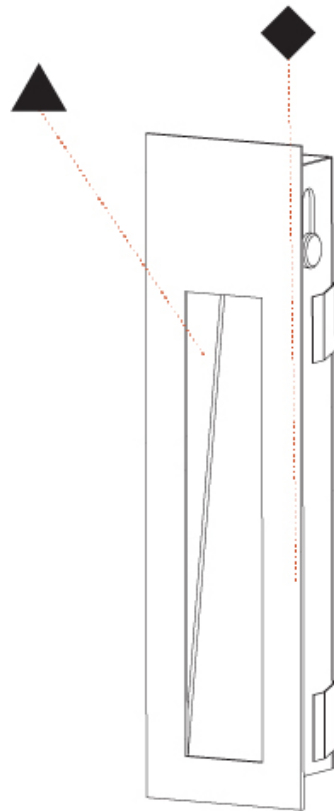

#### PHYSICAL

Shape: Rectangle
Width (mm): 40
Width (in): 1 9/16
Height (mm): 150
Depth (mm): 26
Height (in): 5 7/8
Depth (in): 1
Ceiling Thickness (mm): 10 / 12 / 15
Ceiling Thickness (in): 3/8 or 1/2 or 9/16
Min. Recessing Depth (mm): 30
Min. Recessing Depth (in): 1 3/16
Light Distribution: Asymmetric
Weight (kg): 0.21
Weight (lbs): 0.46
Screws: No visible screws
Fixture Finish: SSR / BKV / CWI / CRY / HAB / LAG / UFT / ITA / RUA / RUR / MIC / FTG / MYG / TWT / LOD / PUS / FRO / FUP / KIA / POP / BLS / SPG / MEY / GOH / GUM / CHC / COM / ABZ / JAG / OBR / MOS / ROR
Fixture Material: Aluminum
Cut-out Measurements: 140mm / 5 1/2" x 34mm / 1 5/16"

## DELIGHT STRING WIDE RECESSED

A35698-

PROJECT

TYPE

SPECIFIER

QUANTITY

DATE

A

#### PHYSICAL

Shape: Rectangle  
 Length (mm): 250  
 Length (in): 9 <sup>13</sup>/<sub>16</sub>  
 Width (mm): 40  
 Width (in): 1 <sup>9</sup>/<sub>16</sub>  
 Height (mm): 250  
 Depth (mm): 26  
 Height (in): 9 <sup>13</sup>/<sub>16</sub>  
 Depth (in): 1  
 Ceiling Thickness (mm): 10 / 12 / 15  
 Ceiling Thickness (in): 3/8 or 1/2 or 9/16  
 Min. Recessing Depth (mm): 30  
 Min. Recessing Depth (in): 1 <sup>3</sup>/<sub>16</sub>  
 Light Distribution: Asymmetric  
 Weight (kg): .83  
 Weight (lbs): 1.8  
 Fixture Finish: SSR / BKV / CWI / CRY / HAB / LAG / UFT / ITA / RUA / RUR / MIC / FTG / MYG / TWT / LOD / PUS / FRO / FUP / KIA / POP / BLS / SPG / MEY / GOH / GUM / CHC / COM / ABZ / JAG / OBR / MOS / ROR  
 Fixture Material: Aluminum  
 Cut-out Measurements: 240mm / 9 7/16" x 34mm / 1 5/16"