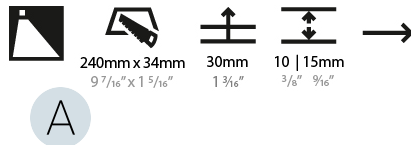

GENERAL

Series: Delight
Subseries: Delight String Wide
Brand: Prolicht
Division: Architectural
Mounting Type: Recessed
Mounting Location: Wall
Subcategory: Step Light

PHYSICAL

Shape: Rectangle
Length (mm): 250
Length (in): 9 ¹³/₁₆
Width (mm): 40
Width (in): 1 ⁹/₁₆
Height (mm): 250
Depth (mm): 26
Height (in): 9 ¹³/₁₆
Depth (in): 1
Ceiling Thickness (mm): 10 / 12 / 15
Ceiling Thickness (in): 3/8 or 1/2 or 9/16
Min. Recessing Depth (mm): 30
Min. Recessing Depth (in): 1 ³/₁₆
Light Distribution: Asymmetric
Weight (kg): .83
Weight (lbs): 1.8
Fixture Finish: SSR / BKV / CWI / CRY / HAB / LAG / UFT / ITA / RUA / RUR / MIC / FTG / MYG / TWT / LOD / PUS / FRO / FUP / KIA / POP / BLS / SPG / MEY / GOH / GUM / CHC / COM / ABZ / JAG / OBR / MOS / ROR
Fixture Material: Aluminum
Cut-out Measurements: 240mm / 9 7/16" x 34mm / 1 5/16"

ELECTRICAL

Lamp Type: LED (Zhaga Standard)
Input Wattage (W): 2.2
Total Output Wattage (W): 2
Dimming: 0-10V Dimming / Phase Dimming (120Vac Only)
Driver Included: No
Driver Location: Remote
Driver Type: Constant Current - 120 / 277Vac
Driver Class: Class 2
Input Voltage (V): 120 - 277
Constant Current (MA): 700

LED

Number of LEDs: 1
Color Temperature (°K): 2700 / 3000 / 3500 / 4000
Max. Delivered Lumen (lm): 60 / 60 / 68 / 70
CRI: >90 CRI
Lamp Life (hrs): 50000

OPTICAL

RATINGS AND CERTIFICATIONS

Certified By: Certified for North American Standards
IP rating: IP20