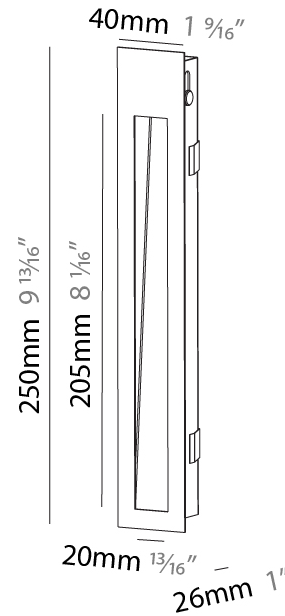

GENERAL

Series: Delight
Subseries: Delight String Wide
Brand: Prolicht
Division: Architectural
Mounting Type: Recessed
Mounting Location: Wall
Subcategory: Step Light

PHYSICAL

Shape: Rectangle
Length (mm): 250
Length (in): 9 ¹³/₁₆
Width (mm): 40
Width (in): 1 ⁹/₁₆
Height (mm): 250
Depth (mm): 26
Height (in): 9 ¹³/₁₆
Depth (in): 1
Ceiling Thickness (mm): 10 / 12 / 15
Ceiling Thickness (in): 3/8 or 1/2 or 9/16
Min. Recessing Depth (mm): 30
Min. Recessing Depth (in): 1 ³/₁₆
Light Distribution: Asymmetric
Weight (kg): .83
Weight (lbs): 1.8
Fixture Finish: SSR / BKV / CWI / CRY / HAB / LAG / UFT / ITA / RUA / RUR / MIC / FTG / MYG / TWT / LOD / PUS / FRO / FUP / KIA / POP / BLS / SPG / MEY / GOH / GUM / CHC / COM / ABZ / JAG / OBR / MOS / ROR
Fixture Material: Aluminum
Cut-out Measurements: 240mm / 9 7/16" x 34mm / 1 5/16"

ELECTRICAL

Lamp Type: LED (Zhaga Standard)
Input Wattage (W): 2.2
Total Output Wattage (W): 2
Dimming: 0-10V Dimming / Phase Dimming (120Vac Only)
Driver Included: No
Driver Location: Remote
Driver Type: Constant Current - 120 / 277Vac
Driver Class: Class 2
Input Voltage (V): 120 - 277
Constant Current (MA): 700

LED

Number of LEDs: 1
Color Temperature (°K): 2700 / 3000 / 3500 / 4000
Max. Delivered Lumen (lm): 60 / 60 / 68 / 70
CRI: >90 CRI
Lamp Life (hrs): 50000

OPTICAL

RATINGS AND CERTIFICATIONS

Certified By: Certified for North American Standards
IP rating: IP20